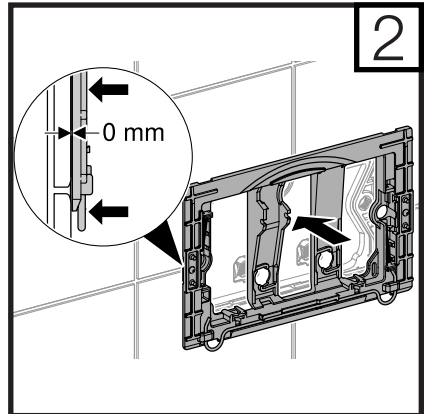

P A R
TAPS

Toilet Wall Flush Buttons

Installation Guide

Important Information

Please note that the Toilet Wall Flush Buttons is only suited for
Geberit Sigma 8 Wall Cistern

P A R
TAPS

www.partaps.com

[/ParTapsPtyLtd](https://www.facebook.com/ParTapsPtyLtd)