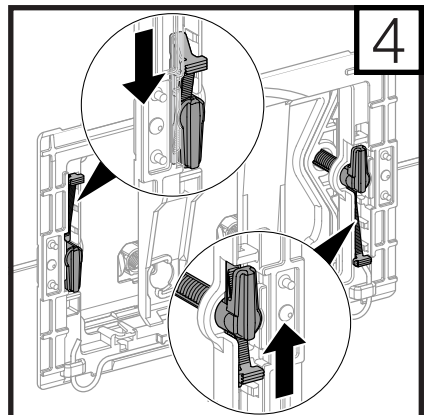

P A R
TAPS

Toilet Wall Flush Buttons

Installation Guide

Important Information

Please note that the Toilet Wall Flush Buttons is only suited for
Geberit Sigma 8 Wall Cistern

P A R
TAPS

www.partaps.com

[/ParTapsPtyLtd](https://www.facebook.com/ParTapsPtyLtd)