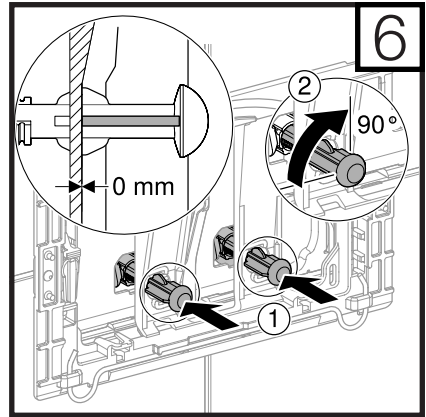

P A R
TAPS

Toilet Wall Flush Buttons

Installation Guide

Important Information

Please note that the Toilet Wall Flush Buttons is only suited for
Geberit Sigma 8 Wall Cistern

P A R
TAPS

www.partaps.com

[/ParTapsPtyLtd](https://www.facebook.com/ParTapsPtyLtd)