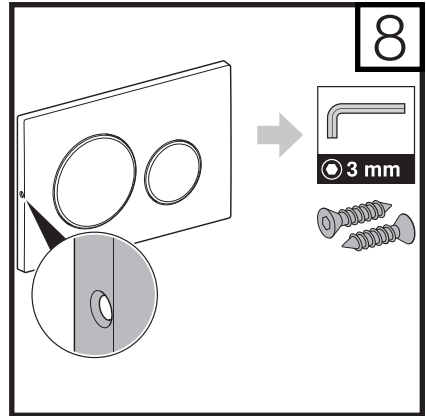

P A R
TAPS

Toilet Wall Flush Buttons

Installation Guide

Important Information

Please note that the Toilet Wall Flush Buttons is only suited for
Geberit Sigma 8 Wall Cistern

P A R
TAPS

www.partaps.com

[/ParTapsPtyLtd](https://www.facebook.com/ParTapsPtyLtd)