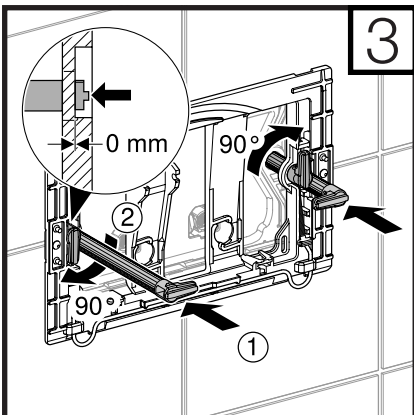

P A R
TAPS

Toilet Wall Flush Buttons

Installation Guide

Important Information

Please note that the Toilet Wall Flush Buttons is only suited for
Geberit Sigma 8 Wall Cistern

P A R
TAPS

www.partaps.com

[/ParTapsPtyLtd](https://www.facebook.com/ParTapsPtyLtd)