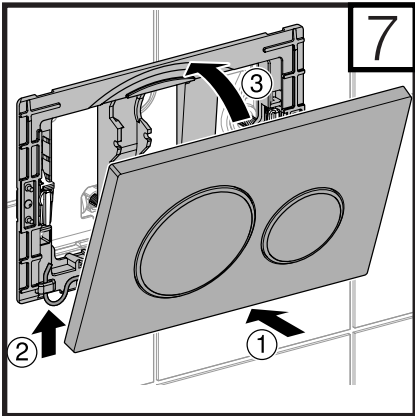

P A R
TAPS

Toilet Wall Flush Buttons

Installation Guide

Important Information

Please note that the Toilet Wall Flush Buttons is only suited for
Geberit Sigma 8 Wall Cistern

P A R
TAPS

www.partaps.com

[/ParTapsPtyLtd](https://www.facebook.com/ParTapsPtyLtd)