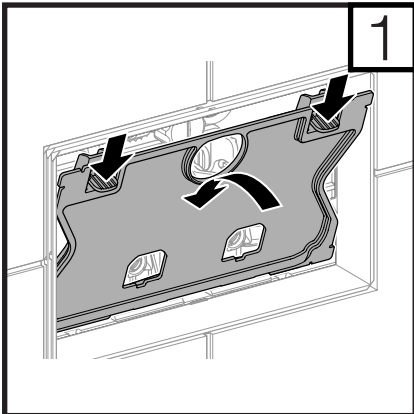

P A R
TAPS

Toilet Wall Flush Buttons

Installation Guide

Important Information

Please note that the Toilet Wall Flush Buttons is only suited for
Geberit Sigma 8 Wall Cistern

P A R
TAPS

www.partaps.com

[/ParTapsPtyLtd](https://www.facebook.com/ParTapsPtyLtd)