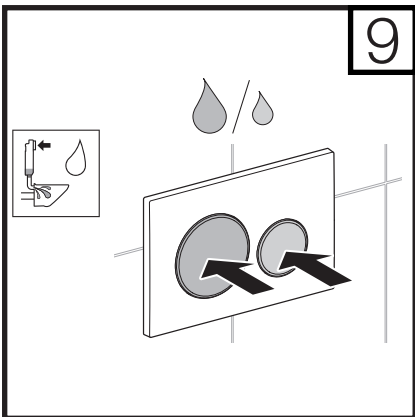

P A R
TAPS

Toilet Wall Flush Buttons

Installation Guide

Important Information

Please note that the Toilet Wall Flush Buttons is only suited for
Geberit Sigma 8 Wall Cistern

P A R
TAPS

www.partaps.com

[/ParTapsPtyLtd](https://www.facebook.com/ParTapsPtyLtd)