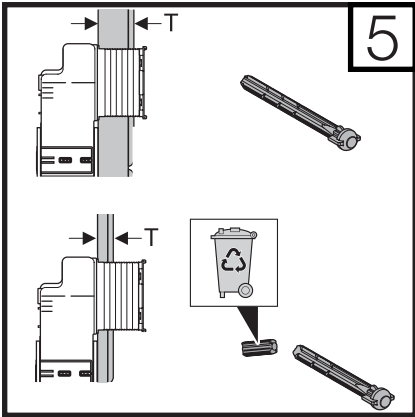

P A R
TAPS

Toilet Wall Flush Buttons

Installation Guide

Important Information

Please note that the Toilet Wall Flush Buttons is only suited for
Geberit Sigma 8 Wall Cistern

P A R
TAPS

www.partaps.com

[/ParTapsPtyLtd](https://www.facebook.com/ParTapsPtyLtd)