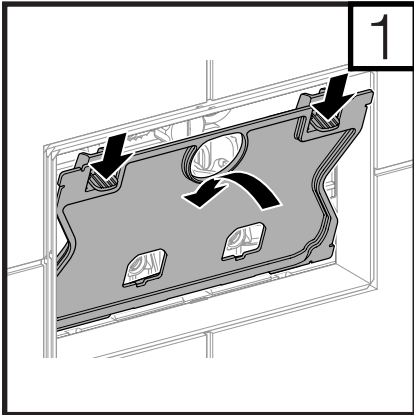

Toilet Wall Flush Buttons

Installation Guide

P A R
TAPS

www.partaps.com

[/ParTapsPtyLtd](https://www.facebook.com/ParTapsPtyLtd)

[@par_taps](https://www.instagram.com/par_taps)

Important Information

Please note that the Toilet Wall Flush Buttons is only suited for
Geberit Sigma 8 Wall Cistern

P A R
TAPS