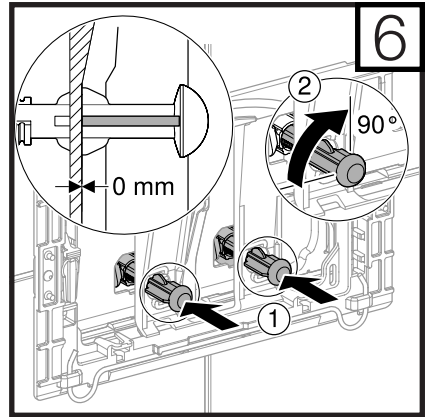

Toilet Wall Flush Buttons

Installation Guide

P A R
TAPS

www.partaps.com

[/ParTapsPtyLtd](https://www.facebook.com/ParTapsPtyLtd)

[@par_taps](https://www.instagram.com/par_taps)

Important Information

Please note that the Toilet Wall Flush Buttons is only suited for
Geberit Sigma 8 Wall Cistern