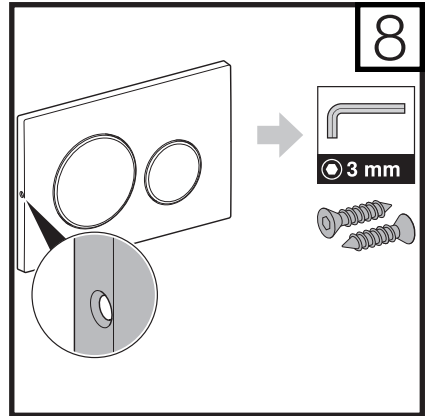

Toilet Wall Flush Buttons

Installation Guide

P A R
TAPS

www.partaps.com

[/ParTapsPtyLtd](https://www.facebook.com/ParTapsPtyLtd)

[@par_taps](https://www.instagram.com/par_taps)

Important Information

Please note that the Toilet Wall Flush Buttons is only suited for
Geberit Sigma 8 Wall Cistern