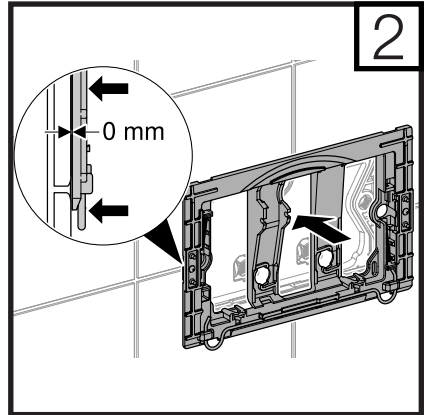

Toilet Wall Flush Buttons

Installation Guide

P A R
TAPS

www.partaps.com

[/ParTapsPtyLtd](https://www.facebook.com/ParTapsPtyLtd)

[@par_taps](https://www.instagram.com/par_taps)

Important Information

Please note that the Toilet Wall Flush Buttons is only suited for
Geberit Sigma 8 Wall Cistern

P A R
TAPS