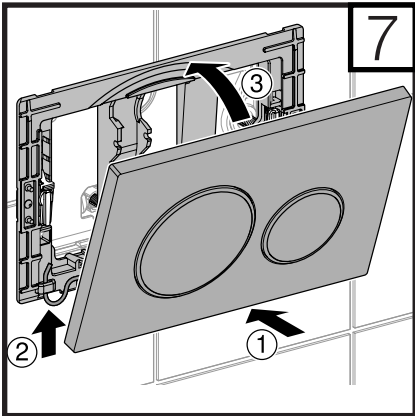

Toilet Wall Flush Buttons

Installation Guide

P A R
TAPS

www.partaps.com

[/ParTapsPtyLtd](https://www.facebook.com/ParTapsPtyLtd)

[@par_taps](https://www.instagram.com/par_taps)

Important Information

Please note that the Toilet Wall Flush Buttons is only suited for
Geberit Sigma 8 Wall Cistern

P A R
TAPS