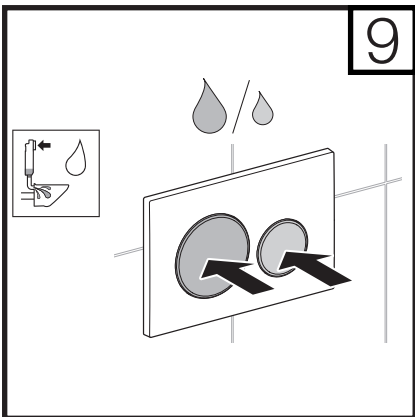

Toilet Wall Flush Buttons

Installation Guide

P A R
TAPS

www.partaps.com

[/ParTapsPtyLtd](https://www.facebook.com/ParTapsPtyLtd)

[@par_taps](https://www.instagram.com/par_taps)

Important Information

Please note that the Toilet Wall Flush Buttons is only suited for
Geberit Sigma 8 Wall Cistern

P A R
TAPS