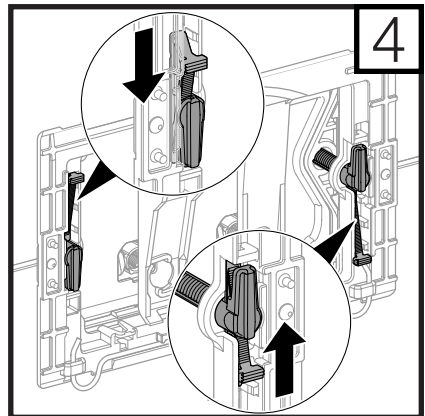

Toilet Wall Flush Buttons

Installation Guide

P A R
TAPS

www.partaps.com

[/ParTapsPtyLtd](https://www.facebook.com/ParTapsPtyLtd)

[@par_taps](https://www.instagram.com/par_taps)

Important Information

Please note that the Toilet Wall Flush Buttons is only suited for
Geberit Sigma 8 Wall Cistern

P A R
TAPS