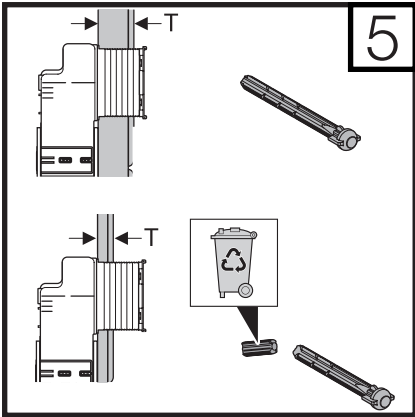

Toilet Wall Flush Buttons

Installation Guide

P A R
TAPS

www.partaps.com

[/ParTapsPtyLtd](https://www.facebook.com/ParTapsPtyLtd)

[@par_taps](https://www.instagram.com/par_taps)

Important Information

Please note that the Toilet Wall Flush Buttons is only suited for
Geberit Sigma 8 Wall Cistern

P A R
TAPS