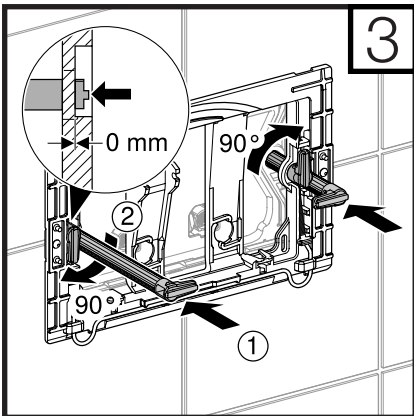

Toilet Wall Flush Buttons

Installation Guide

P A R
TAPS

www.partaps.com

[/ParTapsPtyLtd](https://www.facebook.com/ParTapsPtyLtd)

[@par_taps](https://www.instagram.com/par_taps)

Important Information

Please note that the Toilet Wall Flush Buttons is only suited for
Geberit Sigma 8 Wall Cistern