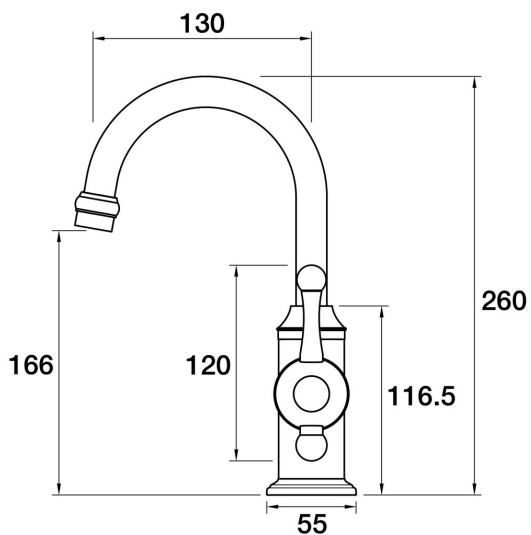

P A R  
TAPS

**Tudor Hob Basin Mixer**  
A31.011.1.01 - Chrome

- 4 Stars 7.5LPM
- Swivel Outlet
- Designed & Handcrafted in Australia