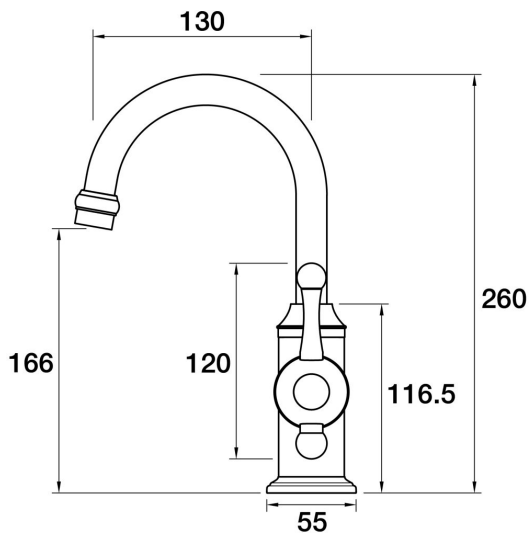

P A R
TAPS

Tudor Hob Basin Mixer
A31.011.1.01 - Chrome

- 4 Stars 7.5LPM
- Swivel Outlet
- Designed & Handcrafted in Australia

Finish Options

	Chrome	.01		Rumbled Brass	.40
	Brushed Chrome	.02		Brushed Brass	.41
	Gold	.11		Brass	.43
	Brushed Gold	.12		Native Brass	.45
	Brushed Brass Gold	.19		Luminick	.47
	Brushed Rose Gold	.21		Burnished	.52
	Gunmetal	.23		Volcanic Grey	.54
	Brushed Gunmetal	.24		Matt Gold	.56
	Brushed Nickel	.25		Matt Nickel	.57
	Black Sapphire	.26		Vintage Brass	.67
	Satin Pearl	.27			
	Midnight Black	.32			
	Matt Black	.34			
	Brass Gold	.38			