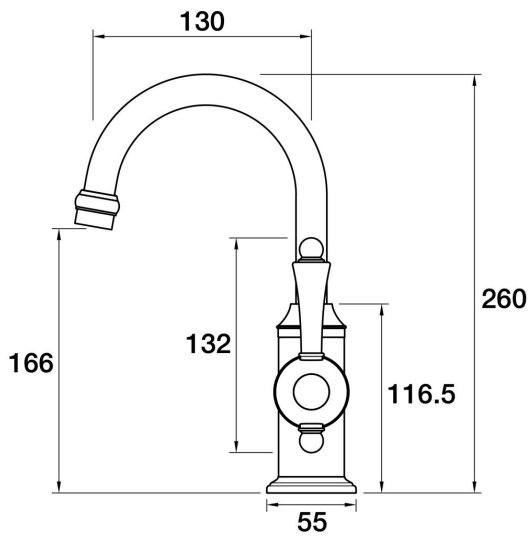

PAR  
TAPS

Tudor Hob Basin Mixer Porcelain Handle  
A31.011.2.01 - Chrome

- 4 Stars 7.5LPM
- Designed & Handcrafted in Australia