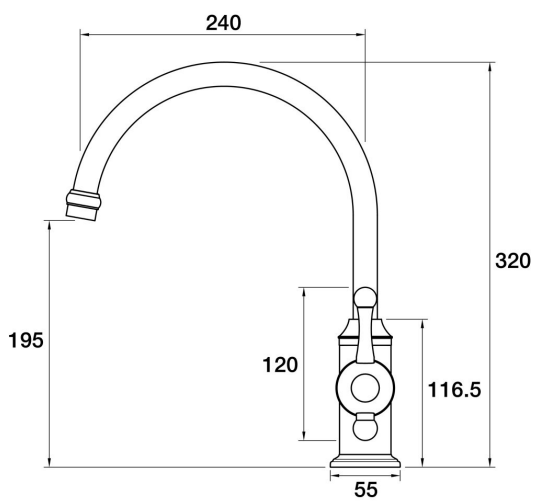

P A R
TAPS

Tudor Sink Mixer
A31.021.1.01 - Chrome

- 4 Stars 7.5LPM
- Swivel Outlet
- Designed & Handcrafted in Australia

Finish Options

	Chrome	.01		Rumbled Brass	.40
	Brushed Chrome	.02		Brushed Brass	.41
	Gold	.11		Brass	.43
	Brushed Gold	.12		Native Brass	.45
	Brushed Brass Gold	.19		Luminick	.47
	Brushed Rose Gold	.21		Burnished	.52
	Gunmetal	.23		Volcanic Grey	.54
	Brushed Gunmetal	.24		Matt Gold	.56
	Brushed Nickel	.25		Matt Nickel	.57
	Black Sapphire	.26		Vintage Brass	.67
	Satin Pearl	.27			
	Midnight Black	.32			
	Matt Black	.34			
	Brass Gold	.38			