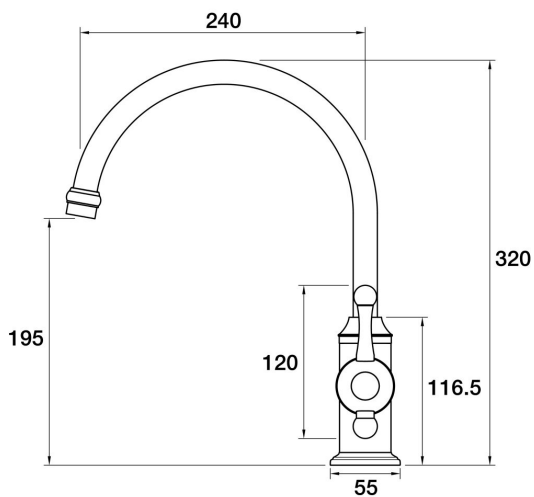

P A R
TAPS

Tudor Sink Mixer
A31.021.1.01 - Chrome

- 4 Stars 7.5LPM
- Swivel Outlet
- Designed & Handcrafted in Australia

Finish Options

| | | | | | |
|---|--------------------|-----|---|---------------|-----|
|  | Chrome | .01 |  | Rumbled Brass | .40 |
|  | Brushed Chrome | .02 |  | Brushed Brass | .41 |
|  | Gold | .11 |  | Brass | .43 |
|  | Brushed Gold | .12 |  | Native Brass | .45 |
|  | Brushed Brass Gold | .19 |  | Luminick | .47 |
|  | Brushed Rose Gold | .21 |  | Burnished | .52 |
|  | Gunmetal | .23 |  | Volcanic Grey | .54 |
|  | Brushed Gunmetal | .24 |  | Matt Gold | .56 |
|  | Brushed Nickel | .25 |  | Matt Nickel | .57 |
|  | Black Sapphire | .26 |  | Vintage Brass | .67 |
|  | Satin Pearl | .27 | | | |
|  | Midnight Black | .32 | | | |
|  | Matt Black | .34 | | | |
|  | Brass Gold | .38 | | | |