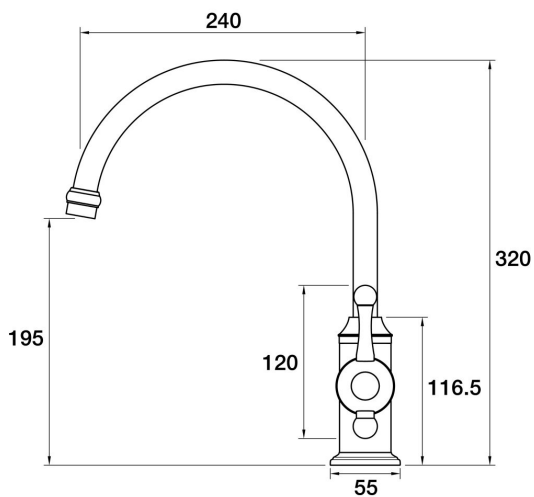

P A R  
TAPS

**Tudor Sink Mixer**  
A31.021.1.01 - Chrome

- 4 Stars 7.5LPM
- Swivel Outlet
- Designed & Handcrafted in Australia