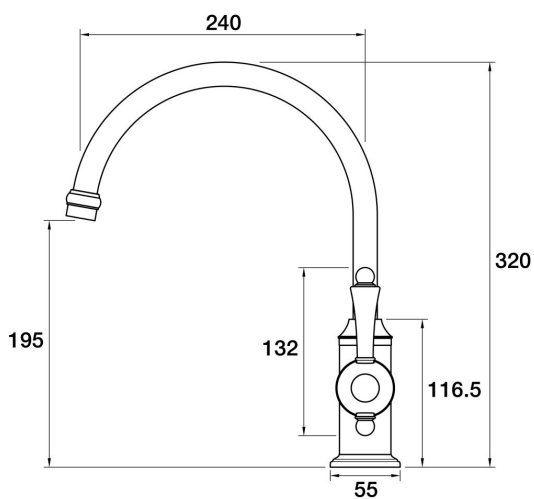

P A R
TAPS

Tudor Sink Mixer Porcelain Handle
A31.021.2.01 - Chrome

- 4 Stars 7.5LPM
- Designed & Handcrafted in Australia

Finish Options

	Chrome	.01		Rumbled Brass	.40
	Brushed Chrome	.02		Brushed Brass	.41
	Gold	.11		Brass	.43
	Brushed Gold	.12		Native Brass	.45
	Brushed Brass Gold	.19		Luminick	.47
	Brushed Rose Gold	.21		Burnished	.52
	Gunmetal	.23		Volcanic Grey	.54
	Brushed Gunmetal	.24		Matt Gold	.56
	Brushed Nickel	.25		Matt Nickel	.57
	Black Sapphire	.26		Vintage Brass	.67
	Satin Pearl	.27			
	Midnight Black	.32			
	Matt Black	.34			
	Brass Gold	.38			