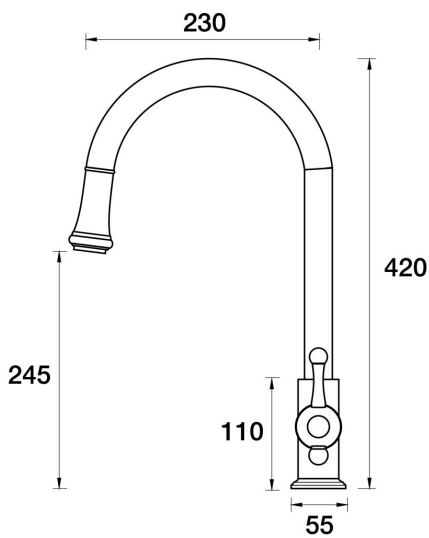

P A R  
TAPS

Tudor Sink Pull Out Gooseneck  
A31.024.1.01 - Chrome

• Designed & Handcrafted in Australia