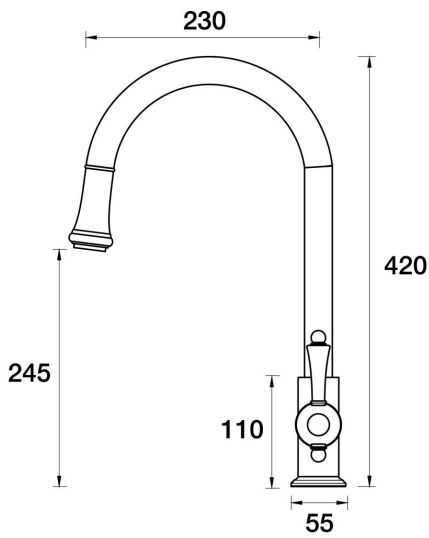

PAR
TAPS

Tudor Sink Pull Out Gooseneck Porcelain Handle
A31.024.2.01 - Chrome

• Designed & Handcrafted in Australia

Finish Options

	Chrome	.01		Rumbled Brass	.40
	Brushed Chrome	.02		Brushed Brass	.41
	Gold	.11		Brass	.43
	Brushed Gold	.12		Native Brass	.45
	Brushed Brass Gold	.19		Luminick	.47
	Brushed Rose Gold	.21		Burnished	.52
	Gunmetal	.23		Volcanic Grey	.54
	Brushed Gunmetal	.24		Matt Gold	.56
	Brushed Nickel	.25		Matt Nickel	.57
	Black Sapphire	.26		Vintage Brass	.67
	Satin Pearl	.27			
	Midnight Black	.32			
	Matt Black	.34			
	Brass Gold	.38			