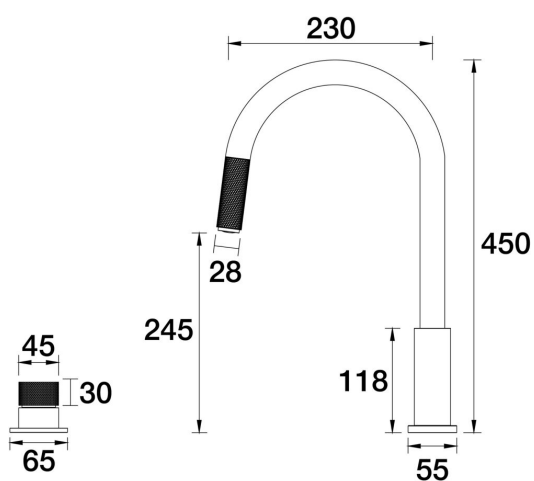

PAR
TAPS

IDK Hob Mixer Pullout Gooseneck Set
A38.081.3.01 - Chrome

- Pullout Gooseneck Outlet
- Suitable for Kitchen Setup
- Solid Brass Construction
- Designed & Handcrafted in Australia

Finish Options

Chrome	.01	Matt Black	.34	Matt Nickel	.57
Brushed Chrome	.02	Brass Gold	.38	Vintage Brass	.67
Gold	.11	Antique Bronze	.39	Autumn Bronze	.68
Brushed Gold	.12	Rumbled Brass	.40		
Brushed Brass Gold	.19	Brushed Brass	.41		
Brushed Rose Gold	.21	Brushed Copper	.42		
Gunmetal	.23	Brass	.43		
Brushed Gunmetal	.24	Antique Copper	.44		
Brushed Nickel	.25	Native Brass	.45		
Black Sapphire	.26	Luminick	.47		
Satin Pearl	.27	Copper	.48		
White	.28	Burnished	.52		
Midnight Black	.32	Volcanic Grey	.54		
Matt White	.33	Matt Gold	.56		