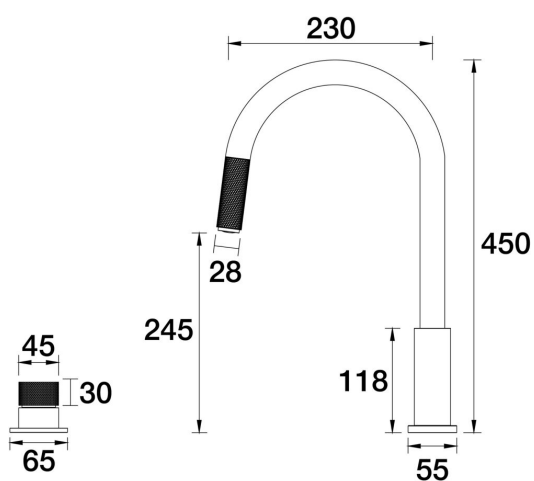

PAR
TAPS

IDK Hob Mixer Pullout Gooseneck Set
A38.081.3.01 - Chrome

- Pullout Gooseneck Outlet
- Suitable for Kitchen Setup
- Solid Brass Construction
- Designed & Handcrafted in Australia

Finish Options

	Chrome	.01		Antique Bronze	.39
	Brushed Chrome	.02		Rumbled Brass	.40
	Gold	.11		Brushed Brass	.41
	Brushed Gold	.12		Brushed Copper	.42
	Brushed Brass Gold	.19		Brass	.43
	Brushed Rose Gold	.21		Antique Copper	.44
	Gunmetal	.23		Native Brass	.45
	Brushed Gunmetal	.24		Luminick	.47
	Brushed Nickel	.25		Copper	.48
	Black Sapphire	.26		Burnished	.52
	Satin Pearl	.27		Volcanic Grey	.54
	Midnight Black	.32		Matt Gold	.56
	Matt Black	.34		Matt Nickel	.57
	Brass Gold	.38		Vintage Brass	.67