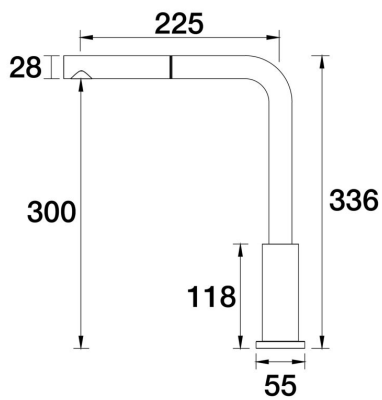

PAR
TAPS

IDK Hob Mixer Pullout Straight Set
A38.081.4.01 - Chrome

- Pullout Straight Outlet
- Suitable for Kitchen Setup
- Solid Brass Construction
- Designed & Handcrafted in Australia

Finish Options

Chrome .01	Matt Black .34	Matt Nickel .57
Brushed Chrome .02	Brass Gold .38	Vintage Brass .67
Gold .11	Antique Bronze .39	Autumn Bronze .68
Brushed Gold .12	Rumbled Brass .40	Blossom Whisper .71
Brushed Brass Gold .19	Brushed Brass .41	
Brushed Rose Gold .21	Brushed Copper .42	
Gunmetal .23	Brass .43	
Brushed Gunmetal .24	Antique Copper .44	
Brushed Nickel .25	Native Brass .45	
Black Sapphire .26	Luminick .47	
Satin Pearl .27	Copper .48	
White .28	Burnished .52	
Midnight Black .32	Volcanic Grey .54	
Matt White .33	Matt Gold .56	