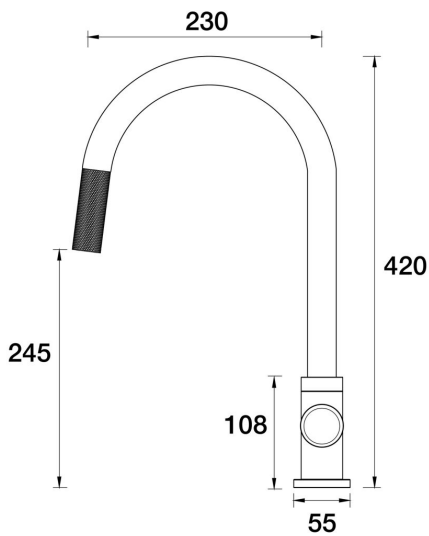

PAR
TAPS

IDK Marble Sink Pull-Out Mixer Gooseneck Bianco Marble

A39.024.3.01 - Chrome

- 5 Stars 6LPM
- Brass construction
- 35mm ceramic disc cartridge
- Gooseneck pull out outlet design with spring assisted manual return
- Hidden aerator
- Short body
- White marble insert in brass handle
- Designed & Handcrafted in Australia