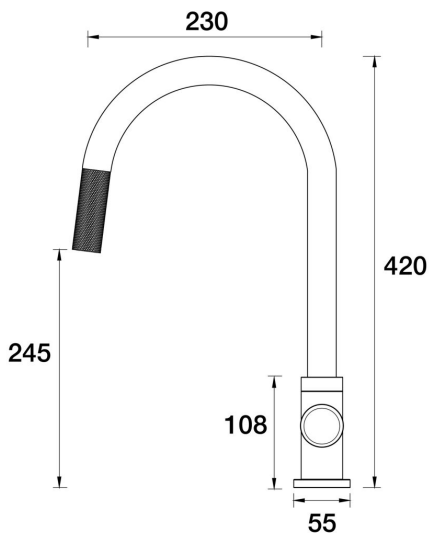

PAR
TAPS

IDK Marble Sink Pull-Out Mixer Gooseneck Nero Marble

A39.024.4.01 - Chrome

- 5 Stars 6LPM
- Brass construction
- 35mm ceramic disc cartridge
- Gooseneck pull out outlet design with spring assisted manual return
- Hidden aerator
- Short body
- Black marble insert in brass handle
- Designed & Handcrafted in Australia