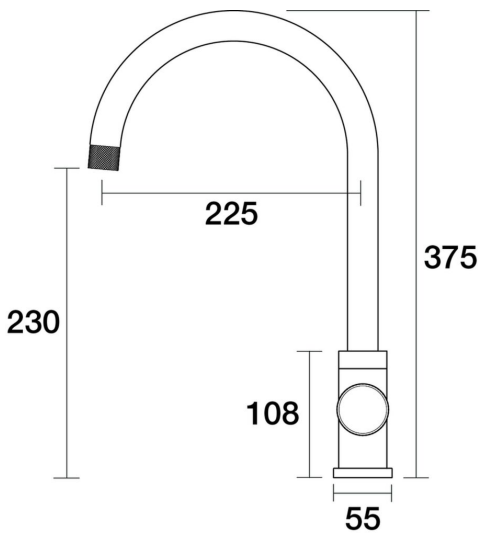

PAR
TAPS

IDK Marble Sink Gooseneck Mixer Bianco Marble
A39.026.1.01 - Chrome

- 5 Stars 6LPM
- Brass construction
- 35mm ceramic disc cartridge
- Gooseneck outlet design
- Hidden aerator
- White marble insert in brass handle
- Designed & Handcrafted in Australia