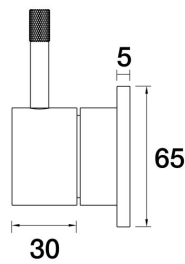

PAR
TAPS

Elm Wall Mixer Shower
A40.031.1.01 - Chrome

- Brass construction
- 35mm ceramic disc cartridge
- Brass back plate
- Rough in Kit available
- Knurled pin lever detail
- Designed & Handcrafted in Australia