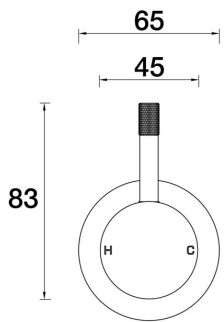

PAR
TAPS

Elm Wall Mixer Shower
A40.031.1.01 - Chrome

- Brass construction
- 35mm ceramic disc cartridge
- Brass back plate
- Rough in Kit available
- Knurled pin lever detail
- Designed & Handcrafted in Australia