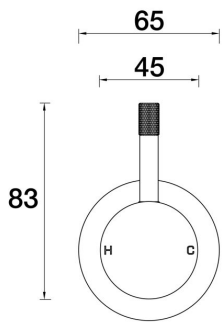

PAR  
TAPS

Elm Wall Mixer Shower  
A40.031.1.01 - Chrome

- Brass construction
- 35mm ceramic disc cartridge
- Brass back plate
- Rough in Kit available
- Knurled pin lever detail
- Designed & Handcrafted in Australia