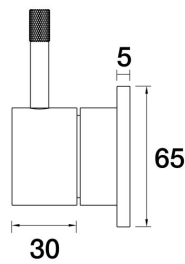

PAR  
TAPS

Elm Wall Mixer Shower  
A40.031.1.01 - Chrome

- Brass construction
- 35mm ceramic disc cartridge
- Brass back plate
- Rough in Kit available
- Knurled pin lever detail
- Designed & Handcrafted in Australia