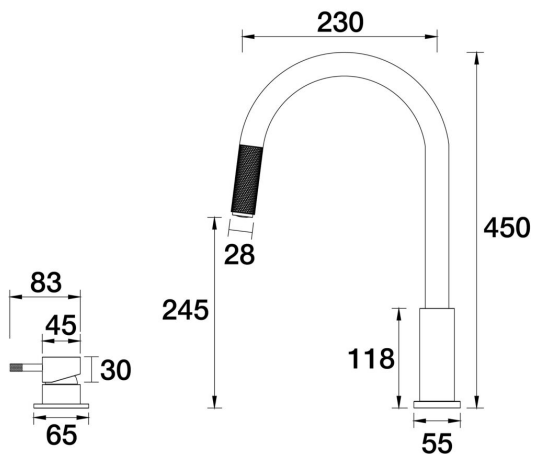

PAR
TAPS

Elm Hob Mixer Pullout Gooseneck Set
A40.081.3.01 - Chrome

- Pullout Gooseneck Outlet
- Suitable for Kitchen Setup
- Solid Brass Construction
- Designed & Handcrafted in Australia

Finish Options

Chrome .01	Matt Black .34	Matt Nickel .57
Brushed Chrome .02	Brass Gold .38	Vintage Brass .67
Gold .11	Antique Bronze .39	Autumn Bronze .68
Brushed Gold .12	Rumbled Brass .40	Blossom Whisper .71
Brushed Brass Gold .19	Brushed Brass .41	
Brushed Rose Gold .21	Brushed Copper .42	
Gunmetal .23	Brass .43	
Brushed Gunmetal .24	Antique Copper .44	
Brushed Nickel .25	Native Brass .45	
Black Sapphire .26	Luminick .47	
Satin Pearl .27	Copper .48	
White .28	Burnished .52	
Midnight Black .32	Volcanic Grey .54	
Matt White .33	Matt Gold .56	