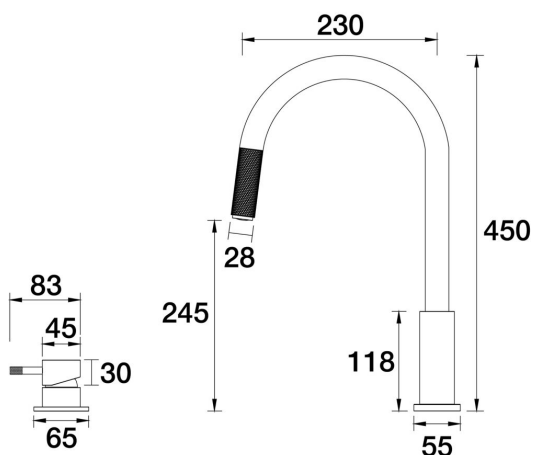

PAR
TAPS

Elm Hob Mixer Pullout Gooseneck Set
A40.081.3.01 - Chrome

- Pullout Gooseneck Outlet
- Suitable for Kitchen Setup
- Solid Brass Construction
- Designed & Handcrafted in Australia

Finish Options

| | | | | | |
|--------------------|-----|----------------|-----|-----------------|-----|
| Chrome | .01 | Matt Black | .34 | Matt Nickel | .57 |
| Brushed Chrome | .02 | Brass Gold | .38 | Vintage Brass | .67 |
| Gold | .11 | Antique Bronze | .39 | Autumn Bronze | .68 |
| Brushed Gold | .12 | Rumbled Brass | .40 | Blossom Whisper | .71 |
| Brushed Brass Gold | .19 | Brushed Brass | .41 | | |
| Brushed Rose Gold | .21 | Brushed Copper | .42 | | |
| Gunmetal | .23 | Brass | .43 | | |
| Brushed Gunmetal | .24 | Antique Copper | .44 | | |
| Brushed Nickel | .25 | Native Brass | .45 | | |
| Black Sapphire | .26 | Luminick | .47 | | |
| Satin Pearl | .27 | Copper | .48 | | |
| White | .28 | Burnished | .52 | | |
| Midnight Black | .32 | Volcanic Grey | .54 | | |
| Matt White | .33 | Matt Gold | .56 | | |