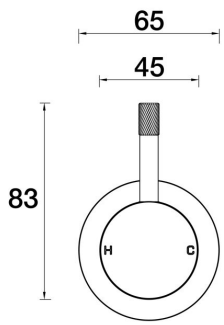

PAR
TAPS

Elm Cable Wall Mixer Shower
A41.031.1.01 - Chrome

- Brass construction
- 35mm ceramic disc cartridge
- Brass back plate
- Rough in Kit available
- Cable pin lever detail
- Designed & Handcrafted in Australia