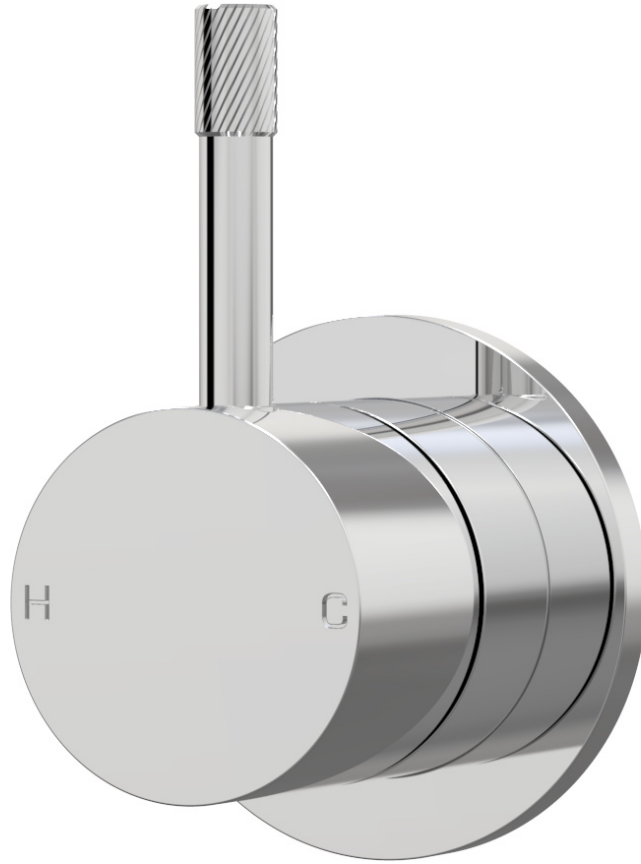

PAR
TAPS

Elm Cable Wall Mixer Shower
A41.031.1.01 - Chrome

- Brass construction
- 35mm ceramic disc cartridge
- Brass back plate
- Rough in Kit available
- Cable pin lever detail
- Designed & Handcrafted in Australia

Finish Options

 Chrome	.01	 Matt Black	.34	 Matt Nickel	.57
 Brushed Chrome	.02	 Brass Gold	.38	 Vintage Brass	.67
 Gold	.11	 Antique Bronze	.39	 Autumn Bronze	.68
 Brushed Gold	.12	 Rumbled Brass	.40	 Blossom Whisper	.71
 Brushed Brass Gold	.19	 Brushed Brass	.41		
 Brushed Rose Gold	.21	 Brushed Copper	.42		
 Gunmetal	.23	 Brass	.43		
 Brushed Gunmetal	.24	 Antique Copper	.44		
 Brushed Nickel	.25	 Native Brass	.45		
 Black Sapphire	.26	 Luminick	.47		
 Satin Pearl	.27	 Copper	.48		
 White	.28	 Burnished	.52		
 Midnight Black	.32	 Volcanic Grey	.54		
 Matt White	.33	 Matt Gold	.56		