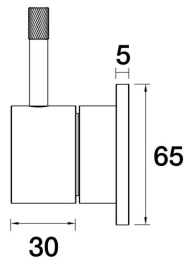

PAR
TAPS

Elm Cable Wall Mixer Shower
A41.031.1.01 - Chrome

- Brass construction
- 35mm ceramic disc cartridge
- Brass back plate
- Rough in Kit available
- Cable pin lever detail
- Designed & Handcrafted in Australia