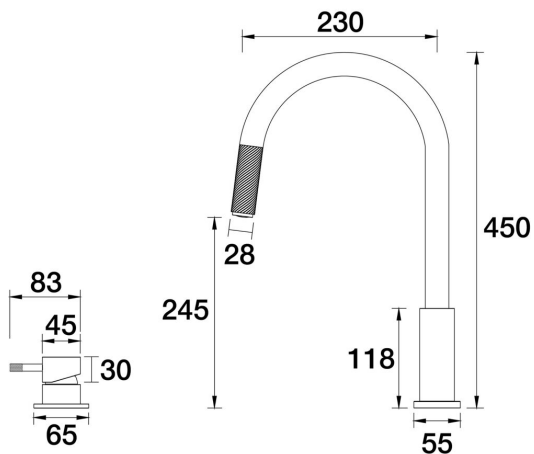

PAR
TAPS

Elm Cable Hob Mixer Pullout Gooseneck Set
A41.081.3.01 - Chrome

- Pullout Gooseneck Outlet
- Suitable for Kitchen Setup
- Solid Brass Construction
- Designed & Handcrafted in Australia

Finish Options