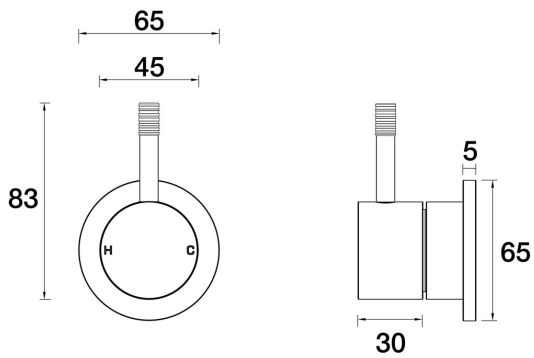

PAR
TAPS

Elm Lane Wall Mixer Shower
A42.031.1.01 - Chrome

- Brass construction
- 35mm ceramic disc cartridge
- Brass back plate
- Rough in Kit available
- Grube pin lever detail
- Designed & Handcrafted in Australia