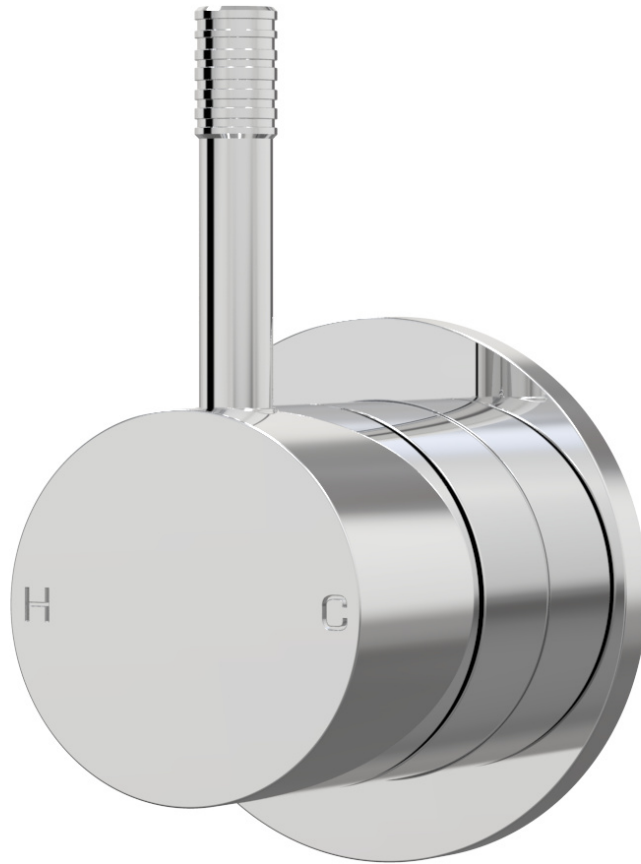

PAR
TAPS

Elm Lane Wall Mixer Shower
A42.031.1.01 - Chrome

- Brass construction
- 35mm ceramic disc cartridge
- Brass back plate
- Rough in Kit available
- Grube pin lever detail
- Designed & Handcrafted in Australia

Finish Options

Chrome .01	Matt Black .34	Matt Nickel .57
Brushed Chrome .02	Brass Gold .38	Vintage Brass .67
Gold .11	Antique Bronze .39	Autumn Bronze .68
Brushed Gold .12	Rumbled Brass .40	Blossom Whisper .71
Brushed Brass Gold .19	Brushed Brass .41	
Brushed Rose Gold .21	Brushed Copper .42	
Gunmetal .23	Brass .43	
Brushed Gunmetal .24	Antique Copper .44	
Brushed Nickel .25	Native Brass .45	
Black Sapphire .26	Luminick .47	
Satin Pearl .27	Copper .48	
White .28	Burnished .52	
Midnight Black .32	Volcanic Grey .54	
Matt White .33	Matt Gold .56	