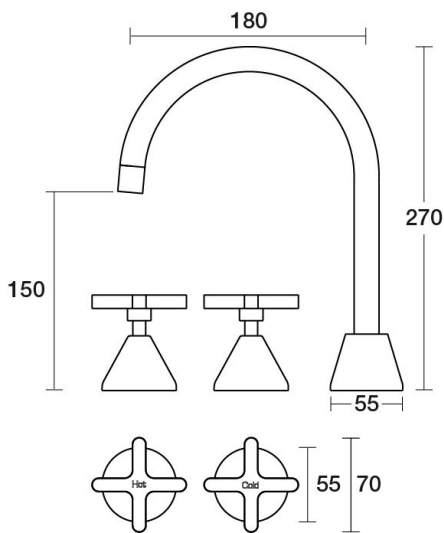

PAR
TAPS

Forme Sink Set Hob Swivel Ceramic Disc
B27.051.2.01 - Chrome

- 4 Stars 7.5LPM
- Solid brass construction
- Swivel outlet
- 1/2 Turn Ceramic Disc optional
- Designed & Handcrafted in Australia

Finish Options