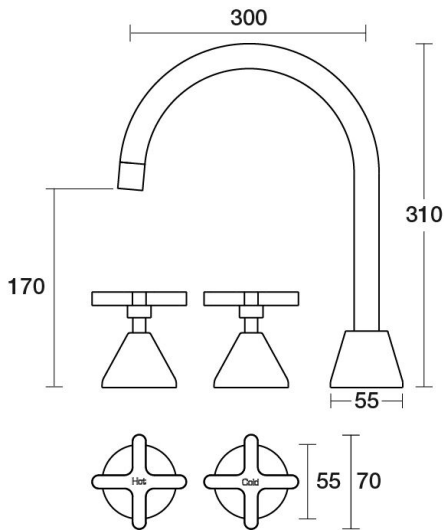

P A R
TAPS

Forme Sink Set XL Hob Swivel
B27.053.1.01 - Chrome

- 4 Stars 7.5LPM
- Solid brass construction
- Swivel outlet
- 1/2 Turn Ceramic Disc optional
- Designed & Handcrafted in Australia

Finish Options