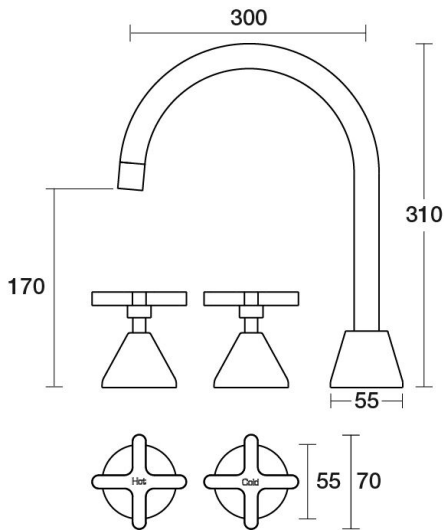

P A R  
TAPS

**Forme Sink Set XL Hob Swivel**

B27.053.1.01 - Chrome

- 4 Stars 7.5LPM
- Solid brass construction
- Swivel outlet
- 1/2 Turn Ceramic Disc optional
- Designed & Handcrafted in Australia

**Finish Options**