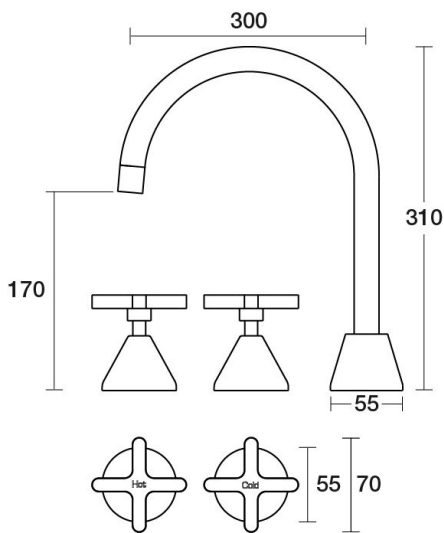

PAR
TAPS

Forme Sink Set XL Hob Swivel
B27.053.1.01 - Chrome

- 4 Stars 7.5LPM
- Solid brass construction
- Swivel outlet
- 1/2 Turn Ceramic Disc optional
- Designed & Handcrafted in Australia

Finish Options