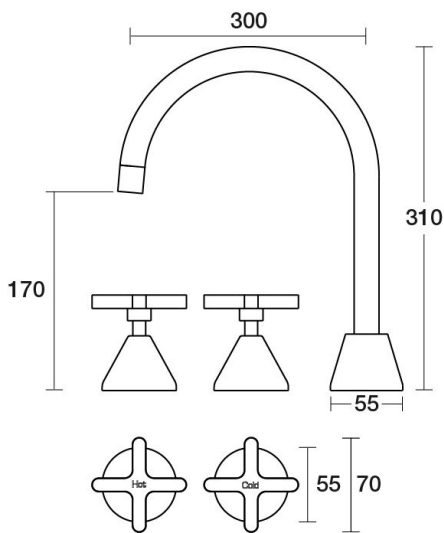

PAR
TAPS

Forme Sink Set XL Hob Swivel Ceramic Disc
B27.053.2.01 - Chrome

- 4 Stars 7.5LPM
- Solid brass construction
- Swivel outlet
- 1/2 Turn Ceramic Disc optional
- Designed & Handcrafted in Australia