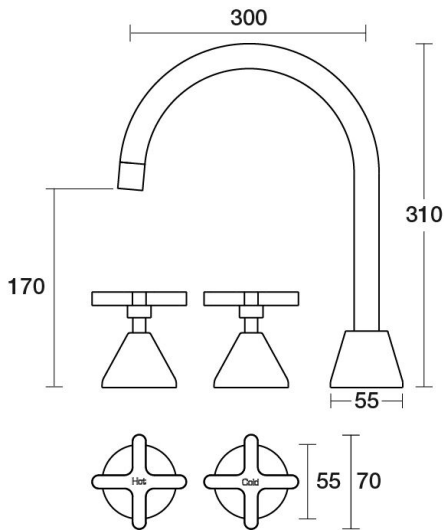

PAR
TAPS

Forme Sink Set XL Hob Swivel Ceramic Disc
B27.053.2.01 - Chrome

- 4 Stars 7.5LPM
- Solid brass construction
- Swivel outlet
- 1/2 Turn Ceramic Disc optional
- Designed & Handcrafted in Australia