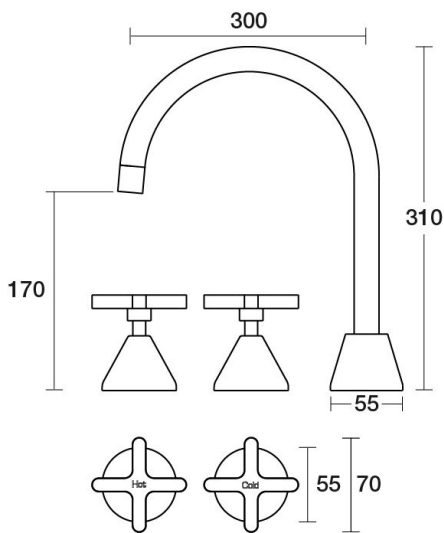

P A R  
TAPS

Forme Sink Set XL Hob Swivel Ceramic Disc  
B27.053.2.01 - Chrome

- 4 Stars 7.5LPM
- Solid brass construction
- Swivel outlet
- 1/2 Turn Ceramic Disc optional
- Designed & Handcrafted in Australia