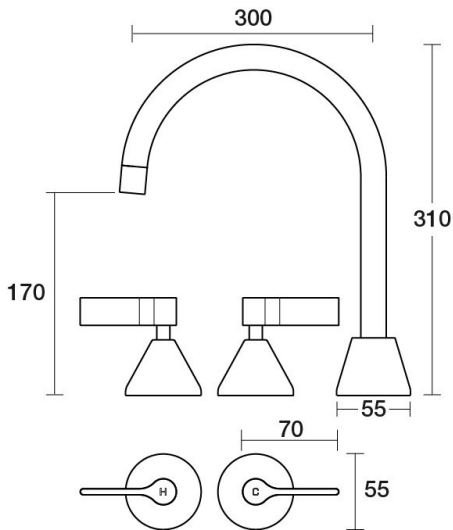

P A R
TAPS

Forme Sink Set XL Hob Swivel Lever Ceramic Disc
B27.053.3.01 - Chrome

- 4 Stars 7.5LPM
- Solid brass construction
- Swivel outlet
- 1/2 Turn Ceramic Disc optional with lever handles
- Designed & Handcrafted in Australia