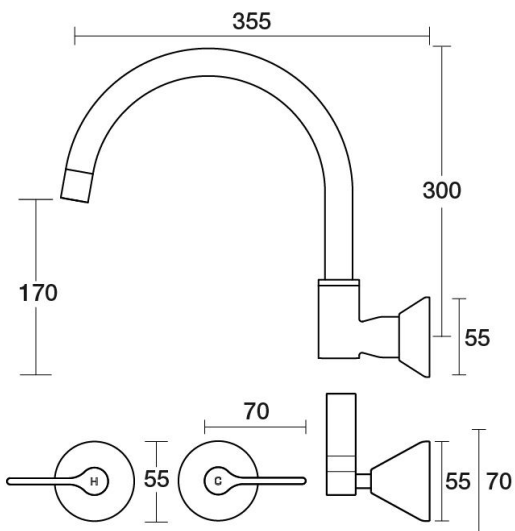

P A R  
TAPS

Forme Sink Set XL Wall Swivel Lever Ceramic Disc  
B27.054.3.01 - Chrome

- 4 Stars 7.5LPM
- Solid brass construction
- Swivel outlet
- 1/2 Turn Ceramic Disc optional with lever handles
- Designed & Handcrafted in Australia