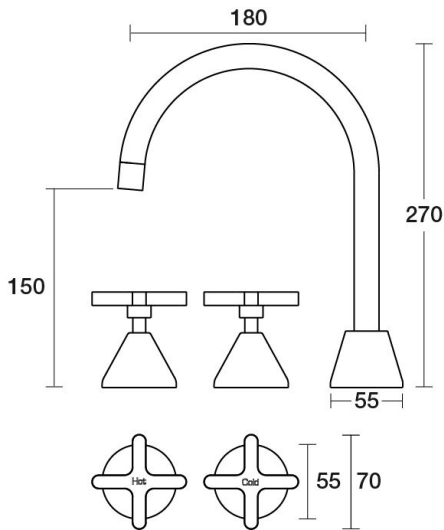

P A R
TAPS

Forme Spa Set Hob Swivel Ceramic Disc
B27.061.2.01 - Chrome

- Solid brass construction
- Swivel outlet
- 1/2 Turn Ceramic Disc optional
- Designed & Handcrafted in Australia

Finish Options

	Chrome	.01		Antique Bronze	.39		Autumn Bronze	.68
	Brushed Chrome	.02		Rumbled Brass	.40			
	Gold	.11		Brushed Brass	.41			
	Brushed Gold	.12		Brushed Copper	.42			
	Brushed Brass Gold	.19		Brass	.43			
	Brushed Rose Gold	.21		Antique Copper	.44			
	Gunmetal	.23		Native Brass	.45			
	Brushed Gunmetal	.24		Luminick	.47			
	Brushed Nickel	.25		Copper	.48			
	Black Sapphire	.26		Burnished	.52			
	Satin Pearl	.27		Volcanic Grey	.54			
	Midnight Black	.32		Matt Gold	.56			
	Matt Black	.34		Matt Nickel	.57			
	Brass Gold	.38		Vintage Brass	.67			