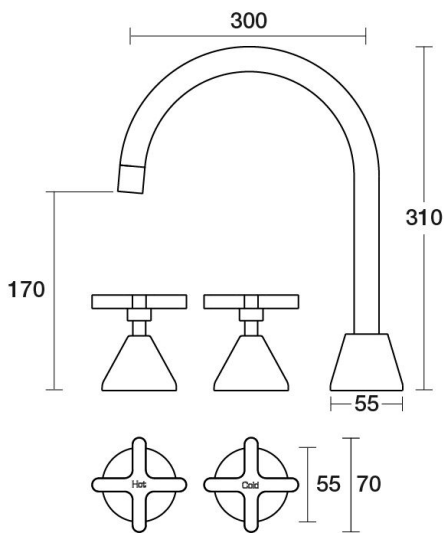

P A R
TAPS

Forme Spa Set XL Hob Swivel
B27.063.1.01 - Chrome

- Solid brass construction
- Swivel outlet
- 1/2 Turn Ceramic Disc optional
- Designed & Handcrafted in Australia

Finish Options

	Chrome	.01		Antique Bronze	.39		Autumn Bronze	.68
	Brushed Chrome	.02		Rumbled Brass	.40			
	Gold	.11		Brushed Brass	.41			
	Brushed Gold	.12		Brushed Copper	.42			
	Brushed Brass Gold	.19		Brass	.43			
	Brushed Rose Gold	.21		Antique Copper	.44			
	Gunmetal	.23		Native Brass	.45			
	Brushed Gunmetal	.24		Luminick	.47			
	Brushed Nickel	.25		Copper	.48			
	Black Sapphire	.26		Burnished	.52			
	Satin Pearl	.27		Volcanic Grey	.54			
	Midnight Black	.32		Matt Gold	.56			
	Matt Black	.34		Matt Nickel	.57			
	Brass Gold	.38		Vintage Brass	.67			