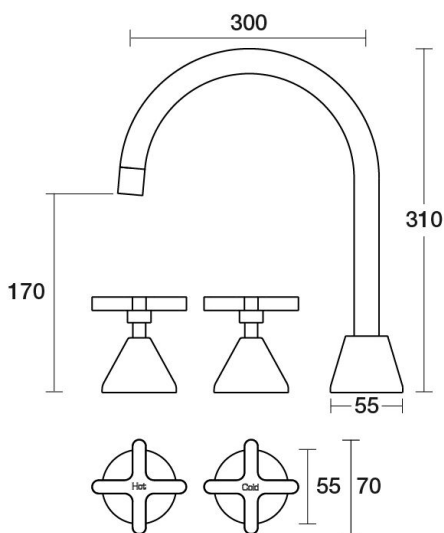

P A R
TAPS

Forme Spa Set XL Hob Swivel
B27.063.1.01 - Chrome

- Solid brass construction
- Swivel outlet
- 1/2 Turn Ceramic Disc optional
- Designed & Handcrafted in Australia

Finish Options

	Chrome	.01		Antique Bronze	.39		Autumn Bronze	.68
	Brushed Chrome	.02		Rumbled Brass	.40			
	Gold	.11		Brushed Brass	.41			
	Brushed Gold	.12		Brushed Copper	.42			
	Brushed Brass Gold	.19		Brass	.43			
	Brushed Rose Gold	.21		Antique Copper	.44			
	Gunmetal	.23		Native Brass	.45			
	Brushed Gunmetal	.24		Luminick	.47			
	Brushed Nickel	.25		Copper	.48			
	Black Sapphire	.26		Burnished	.52			
	Satin Pearl	.27		Volcanic Grey	.54			
	Midnight Black	.32		Matt Gold	.56			
	Matt Black	.34		Matt Nickel	.57			
	Brass Gold	.38		Vintage Brass	.67			