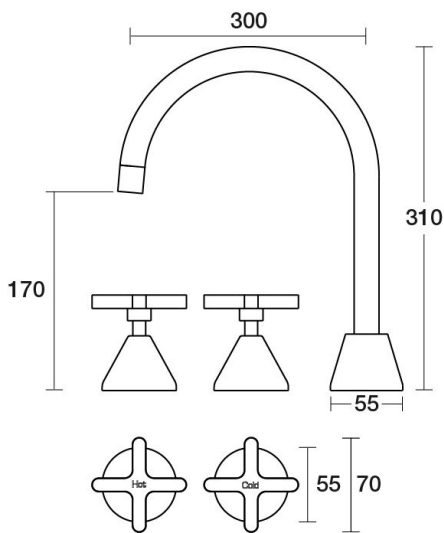

P A R
TAPS

Forme Spa Set XL Hob Swivel Ceramic Disc
B27.063.2.01 - Chrome

- Solid brass construction
- Swivel outlet
- 1/2 Turn Ceramic Disc optional
- Designed & Handcrafted in Australia

Finish Options

	Chrome	.01		Antique Bronze	.39		Autumn Bronze	.68
	Brushed Chrome	.02		Rumbled Brass	.40			
	Gold	.11		Brushed Brass	.41			
	Brushed Gold	.12		Brushed Copper	.42			
	Brushed Brass Gold	.19		Brass	.43			
	Brushed Rose Gold	.21		Antique Copper	.44			
	Gunmetal	.23		Native Brass	.45			
	Brushed Gunmetal	.24		Luminick	.47			
	Brushed Nickel	.25		Copper	.48			
	Black Sapphire	.26		Burnished	.52			
	Satin Pearl	.27		Volcanic Grey	.54			
	Midnight Black	.32		Matt Gold	.56			
	Matt Black	.34		Matt Nickel	.57			
	Brass Gold	.38		Vintage Brass	.67			