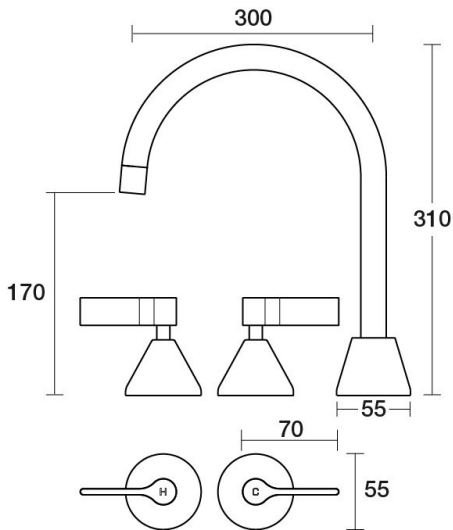

P A R
TAPS

Forme Spa Set XL Hob Swivel Lever Ceramic Disc
B27.063.3.01 - Chrome

- Solid brass construction
- Swivel outlet
- 1/2 Turn Ceramic Disc optional with lever handles
- Designed & Handcrafted in Australia