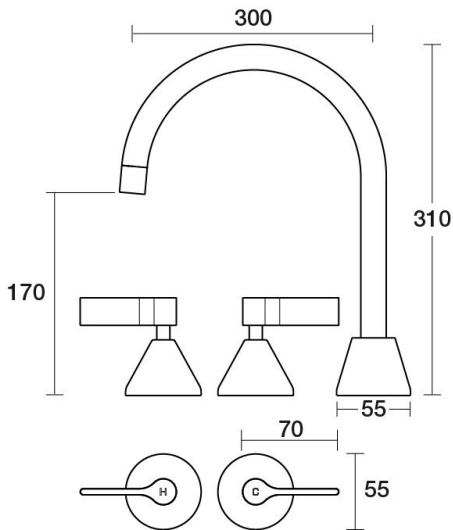

P A R  
TAPS

Forme Spa Set XL Hob Swivel Lever Ceramic Disc  
B27.063.3.01 - Chrome

- Solid brass construction
- Swivel outlet
- 1/2 Turn Ceramic Disc optional with lever handles
- Designed & Handcrafted in Australia