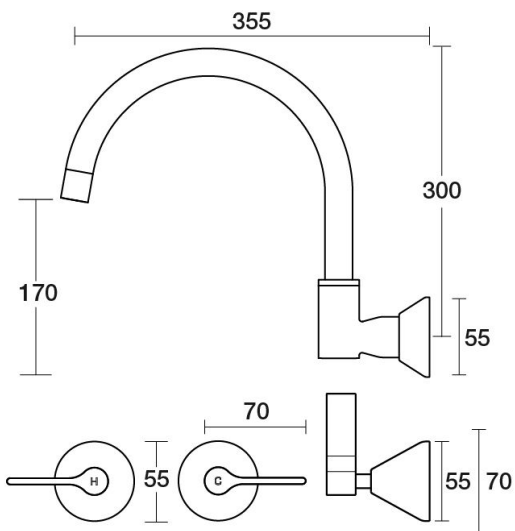

P A R  
TAPS

Forme Spa Set XL Wall Swivel Lever Ceramic Disc  
B27.064.3.01 - Chrome

- Solid brass construction
- Swivel outlet
- 1/2 Turn Ceramic Disc optional with lever handles
- Designed & Handcrafted in Australia