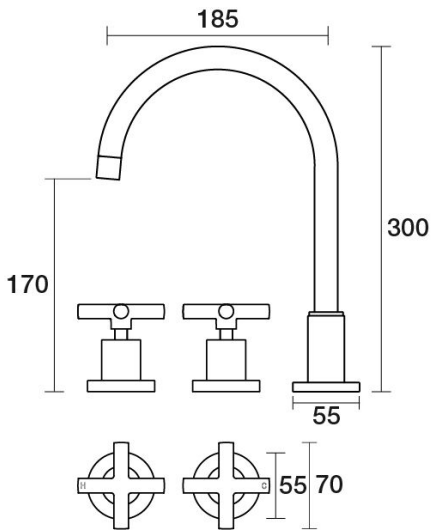

PAR
TAPS

Portsea Sink Set Hob Swivel Ceramic Disc
B29.051.2.01 - Chrome

- 4 Stars 7.5LPM
- Solid brass construction
- Swivel outlet
- 1/2 Turn Ceramic Disc optional
- Designed & Handcrafted in Australia