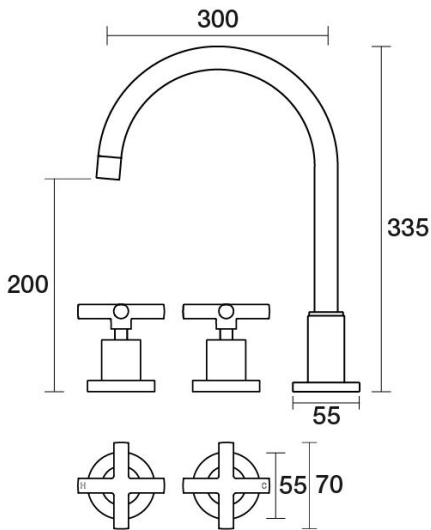

PAR
TAPS

Portsea Sink Set XL Hob Swivel
B29.053.1.01 - Chrome

- 4 Stars 7.5LPM
- Solid brass construction
- Swivel outlet
- 1/2 Turn Ceramic Disc optional
- Designed & Handcrafted in Australia

Finish Options