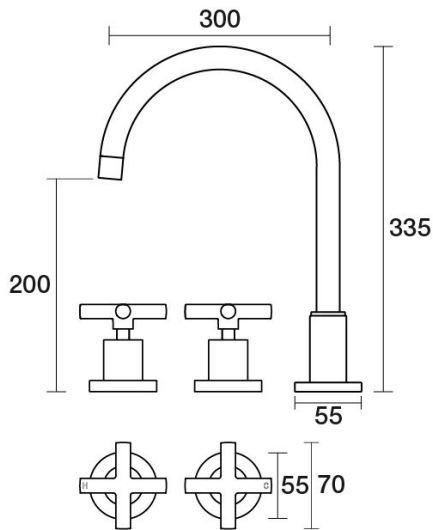

PAR
TAPS

Portsea Sink Set XL Hob Swivel Ceramic Disc
B29.053.2.01 - Chrome

- 4 Stars 7.5LPM
- Solid brass construction
- Swivel outlet
- 1/2 Turn Ceramic Disc optional
- Designed & Handcrafted in Australia