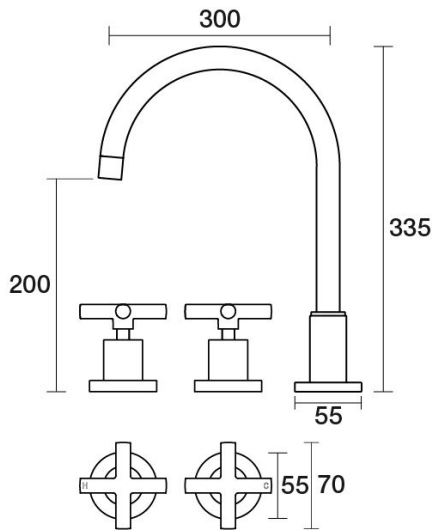

PAR  
TAPS

Portsea Sink Set XL Hob Swivel Ceramic Disc  
B29.053.2.01 - Chrome

- 4 Stars 7.5LPM
- Solid brass construction
- Swivel outlet
- 1/2 Turn Ceramic Disc optional
- Designed & Handcrafted in Australia