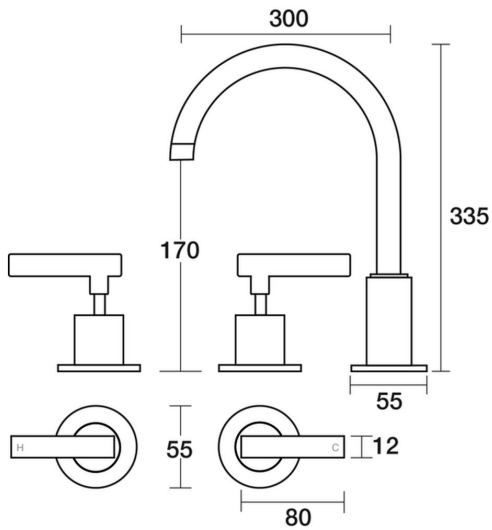

P A R  
TAPS

Portsea Sink Set XL Hob Swivel Lever Ceramic  
Disc 29053.3.01 - Chrome

- 4 Stars 7.5LPM
- Solid brass construction
- Swivel outlet
- 1/2 Turn Ceramic Disc optional with lever handles
- Designed & Handcrafted in Australia