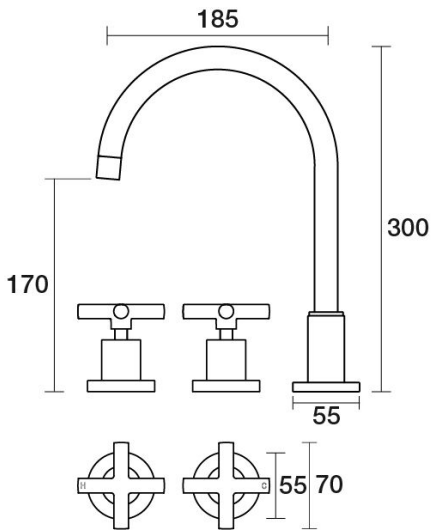

P A R  
TAPS

Portsea Spa Set Hob Swivel  
B29.061.1.01 - Chrome

- Solid brass construction
- Swivel outlet
- 1/2 Turn Ceramic Disc optional
- Designed & Handcrafted in Australia