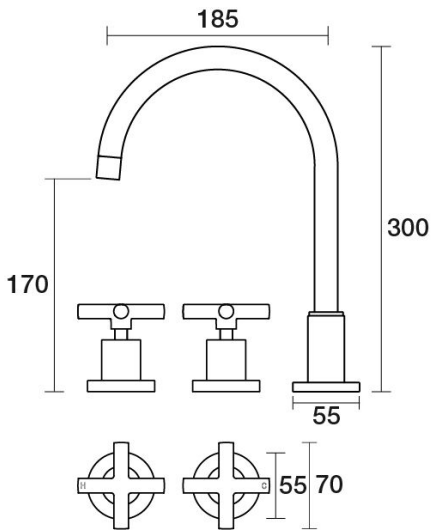

PAR  
TAPS

Portsea Spa Set Hob Swivel  
B29.061.1.01 - Chrome

- Solid brass construction
- Swivel outlet
- 1/2 Turn Ceramic Disc optional
- Designed & Handcrafted in Australia