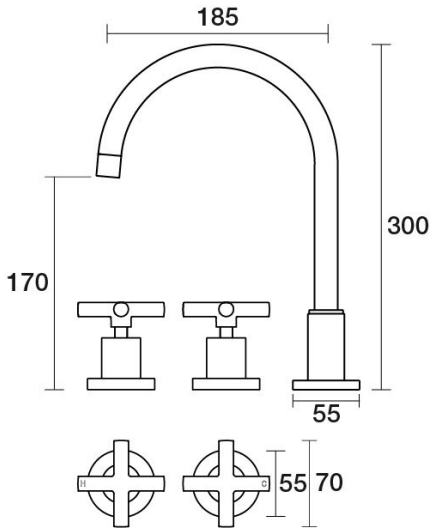

PAR  
TAPS

Portsea Spa Set Hob Swivel Ceramic Disc  
B29.061.2.01 - Chrome

- Solid brass construction
- Swivel outlet
- 1/2 Turn Ceramic Disc optional
- Designed & Handcrafted in Australia