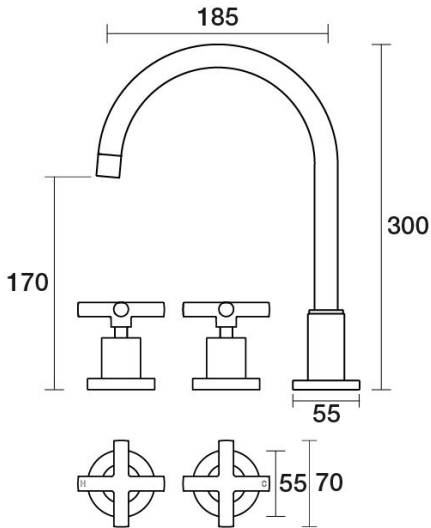

P A R
TAPS

Portsea Spa Set Hob Swivel Ceramic Disc
B29.061.2.01 - Chrome

- Solid brass construction
- Swivel outlet
- 1/2 Turn Ceramic Disc optional
- Designed & Handcrafted in Australia

Finish Options

 Chrome	.01	 Antique Bronze	.39	 Autumn Bronze	.68
 Brushed Chrome	.02	 Rumbled Brass	.40		
 Gold	.11	 Brushed Brass	.41		
 Brushed Gold	.12	 Brushed Copper	.42		
 Brushed Brass Gold	.19	 Brass	.43		
 Brushed Rose Gold	.21	 Antique Copper	.44		
 Gunmetal	.23	 Native Brass	.45		
 Brushed Gunmetal	.24	 Luminick	.47		
 Brushed Nickel	.25	 Copper	.48		
 Black Sapphire	.26	 Burnished	.52		
 Satin Pearl	.27	 Volcanic Grey	.54		
 Midnight Black	.32	 Matt Gold	.56		
 Matt Black	.34	 Matt Nickel	.57		
 Brass Gold	.38	 Vintage Brass	.67		