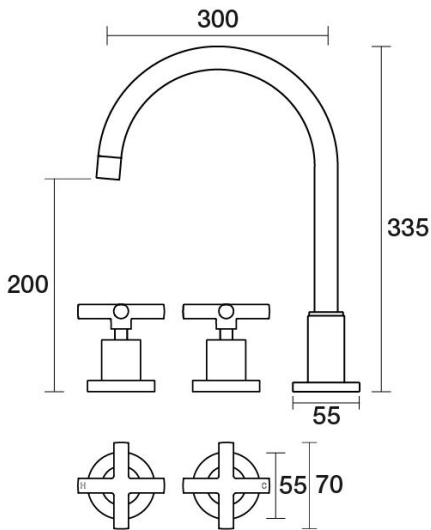

P A R  
TAPS

Portsea Spa Set XL Hob Swivel Ceramic Disc  
B29.063.2.01 - Chrome

- Solid brass construction
- Swivel outlet
- 1/2 Turn Ceramic Disc optional
- Designed & Handcrafted in Australia