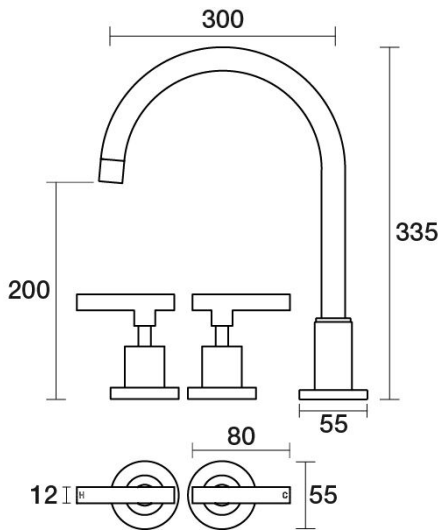

PAR
TAPS

Portsea Spa Set XL Hob Swivel Lever Ceramic Disc
B29.063.3.01 - Chrome

- Solid brass construction
- Swivel outlet
- 1/2 Turn Ceramic Disc optional with lever handles
- Designed & Handcrafted in Australia