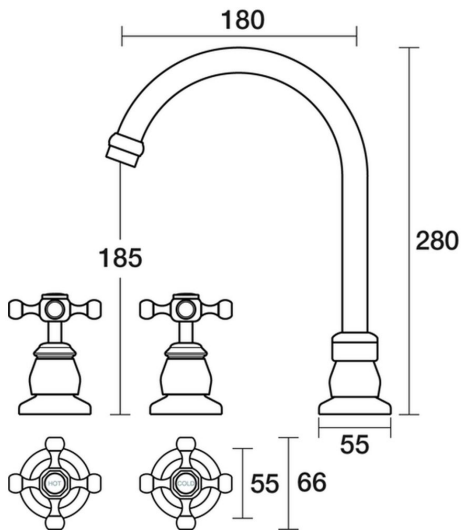

PAR
TAPS

Tudor Sink Set Hob Swivel Ceramic Disc
B31.051.2.01 - Chrome

- 4 Stars 7.5LPM
- Solid brass construction
- Swivel outlet
- 1/2 Turn Ceramic Disc optional
- Designed & Handcrafted in Australia

Finish Options