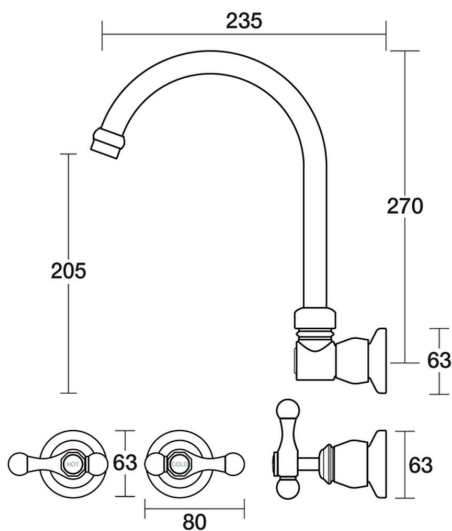

PAR
TAPS

Tudor Sink Set Wall Swivel Lever Ceramic Disc
B31.052.3.01 - Chrome

- 4 Stars 7.5LPM
- Solid brass construction
- Swivel outlet
- 1/2 Turn Ceramic Disc with lever handles
- Designed & Handcrafted in Australia