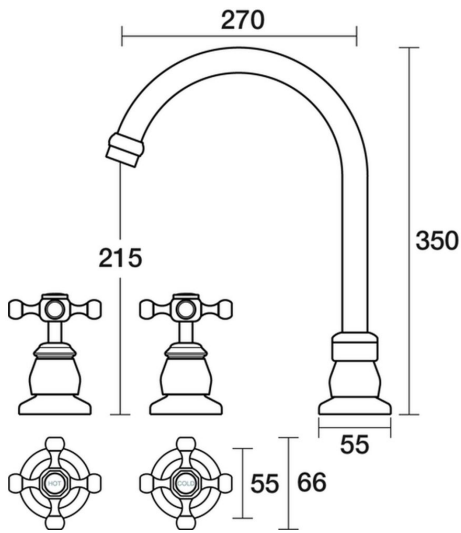

PAR  
TAPS

Tudor Sink Set XL Hob Swivel  
B31.053.1.01 - Chrome

- 4 Stars 7.5LPM
- Solid brass construction
- Swivel outlet
- 1/2 Turn Ceramic Disc optional
- Designed & Handcrafted in Australia