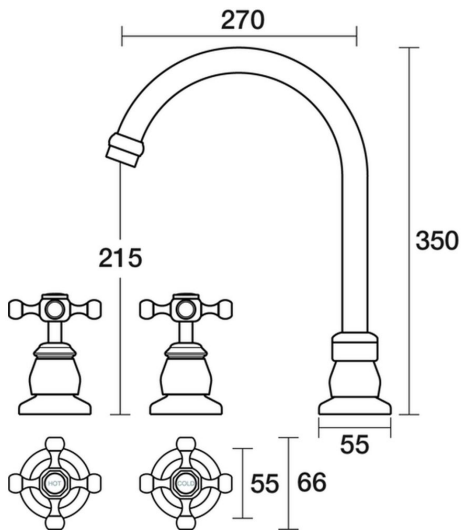

PAR
TAPS

Tudor Sink Set XL Hob Swivel
B31.053.1.01 - Chrome

- 4 Stars 7.5LPM
- Solid brass construction
- Swivel outlet
- 1/2 Turn Ceramic Disc optional
- Designed & Handcrafted in Australia

Finish Options