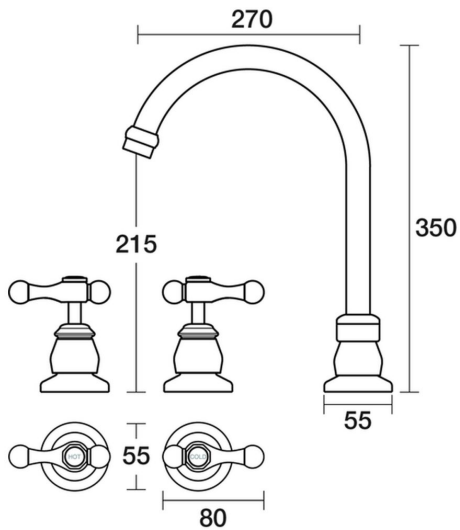

PAR
TAPS

Tudor Sink Set XL Hob Swivel Lever Ceramic Disc
B31.053.3.01 - Chrome

- 4 Stars 7.5LPM
- Solid brass construction
- Swivel outlet
- 1/2 Turn Ceramic Disc with lever handles
- Designed & Handcrafted in Australia