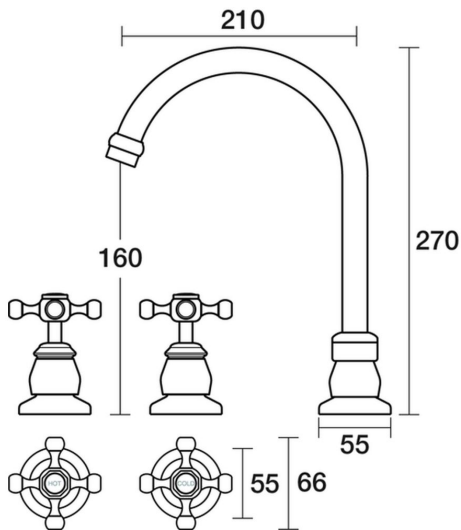

PAR  
TAPS

Tudor Spa Set Hob Swivel  
B31.061.1.01 - Chrome

- Solid brass construction
- Swivel outlet
- 1/2 Turn Ceramic Disc optional
- Designed & Handcrafted in Australia