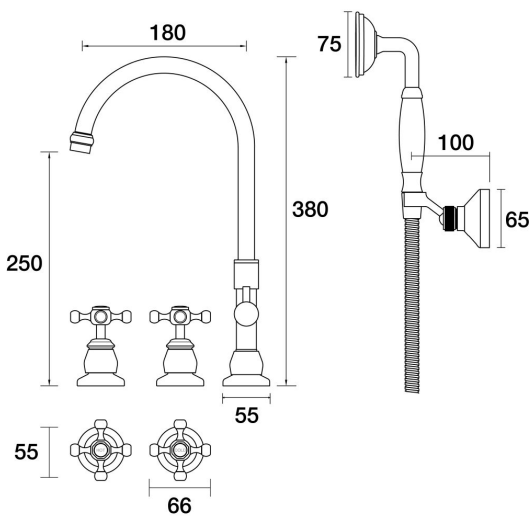

P A R
TAPS

Tudor Spa Set Hob Swivel Divertor Set with Handshower & Bracket
B31.061.4.01 - Chrome

- Brass construction
- Divertor for outlet or handshower operation
- G1/2" Female Thread
- Handshower, hose and wall bracket included
- Suitable for bath installation
- 1/2 Turn Ceramic Disc optional
- Designed & Handcrafted in Australia