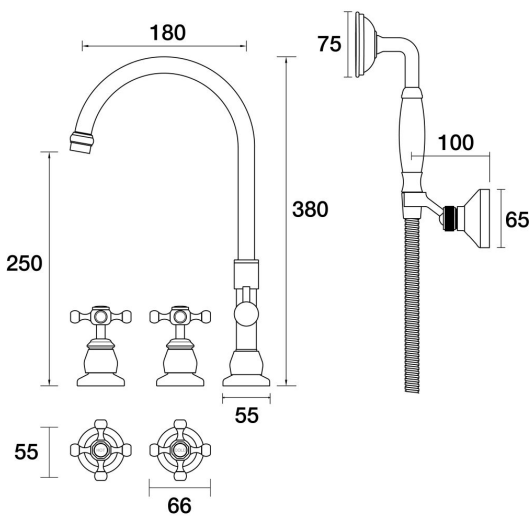

P A R
TAPS

Tudor Spa Set Hob Swivel Divertor Set with Handshower & Bracket Ceramic Disc
B31.061.5.01 - Chrome

- Brass construction
- Divertor for outlet or handshower operation
- G1/2" Female Thread
- Handshower, hose and wall bracket included
- Suitable for bath installation
- 1/2 Turn Ceramic Disc optional
- Designed & Handcrafted in Australia