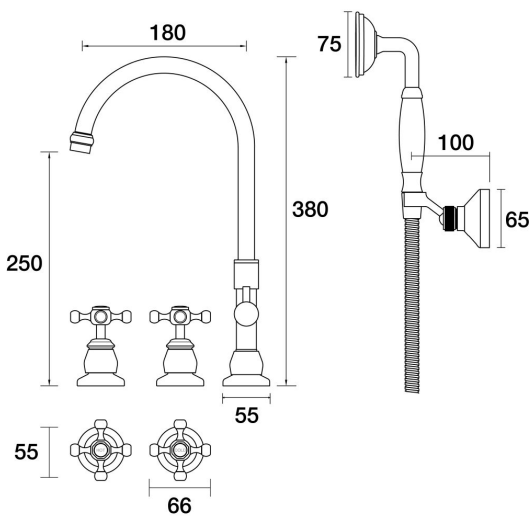

P A R  
TAPS

Tudor Spa Set Hob Swivel Divertor Set with Handshower & Bracket Ceramic Disc  
B31.061.5.01 - Chrome

- Brass construction
- Divertor for outlet or handshower operation
- G1/2" Female Thread
- Handshower, hose and wall bracket included
- Suitable for bath installation
- 1/2 Turn Ceramic Disc optional
- Designed & Handcrafted in Australia