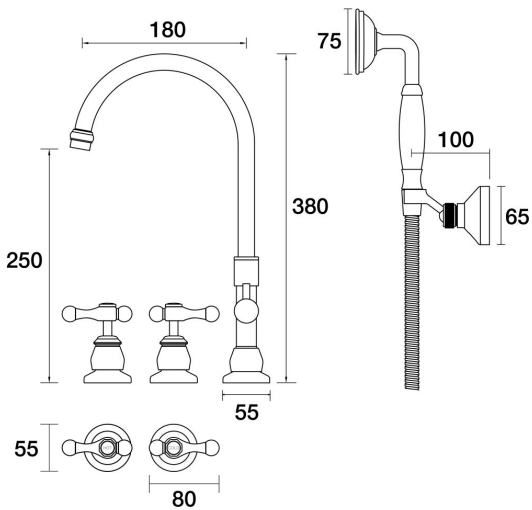

P A R
TAPS

Tudor Spa Set Hob Swivel Divertor Set with Handshower & Bracket Lever Ceramic Disc
B31.061.6.01 - Chrome

- Brass construction
- Divertor for outlet or handshower operation
- G1/2" Female Thread
- Handshower, hose and wall bracket included
- Suitable for bath installation
- 1/2 Turn Ceramic Disc optional with lever handles
- Designed & Handcrafted in Australia