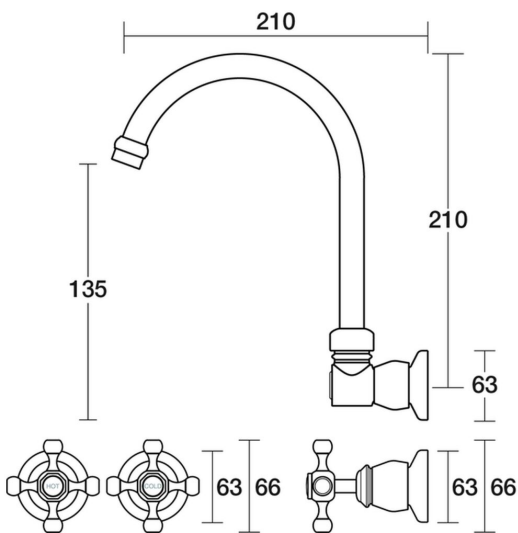

PAR
TAPS

Tudor Spa Set Wall Swivel
B31.062.1.01 - Chrome

- Solid brass construction
- Swivel outlet
- 1/2 Turn Ceramic Disc optional
- Designed & Handcrafted in Australia

Finish Options

 Chrome	.01	 Gold/Victorian Green	.17	 Native Brass	.45
 Brushed Chrome	.02	 Brushed Brass Gold	.19	 Luminick	.47
 Chrome/White	.03	 Brushed Rose Gold	.21	 Burnished	.52
 Chrome/Ivory	.04	 Gunmetal	.23	 Volcanic Grey	.54
 Chrome/Apricot	.05	 Brushed Gunmetal	.24	 Matt Gold	.56
 Chrome/Sienna Red	.06	 Brushed Nickel	.25	 Matt Nickel	.57
 Chrome/Victorian Green	.07	 Black Sapphire	.26	 Vintage Brass	.67
 Chrome/Gold	.10	 Satin Pearl	.27		
 Gold	.11	 Midnight Black	.32		
 Brushed Gold	.12	 Matt Black	.34		
 Gold/White	.13	 Brass Gold	.38		
 Gold/Ivory	.14	 Rumbled Brass	.40		
 Gold/Apricot	.15	 Brushed Brass	.41		
 Gold/Sienna Red	.16	 Brass	.43		