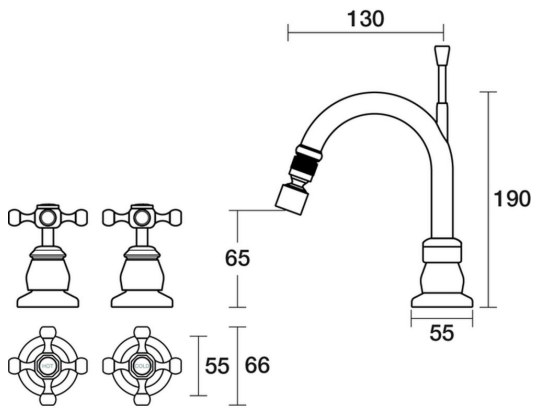

PAR
TAPS

Tudor Bidet Set Fixed
B31.071.1.01 - Chrome

- 4 Stars 7.5LPM
- Solid brass construction
- Fixed outlet with ball joint end
- 1/2 Turn Ceramic Disc optional
- Complete with 32mm waste kit to suit
- Designed & Handcrafted in Australia