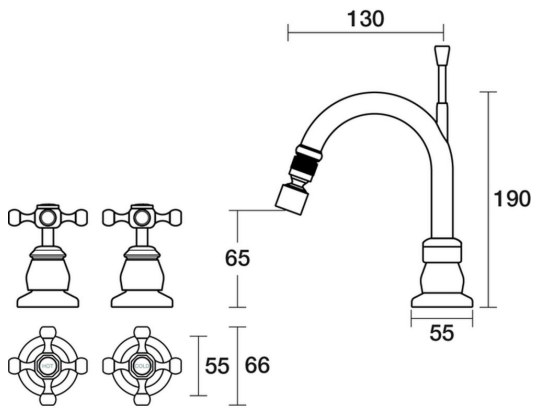

PAR  
TAPS

**Tudor Bidet Set Fixed**  
B31.071.1.01 - Chrome

- 4 Stars 7.5LPM
- Solid brass construction
- Fixed outlet with ball joint end
- 1/2 Turn Ceramic Disc optional
- Complete with 32mm waste kit to suit
- Designed & Handcrafted in Australia