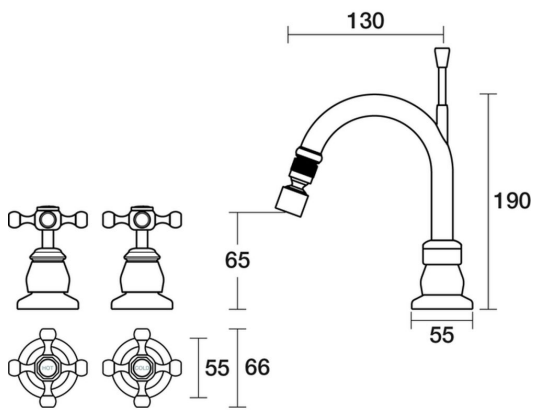

PAR
TAPS

Tudor Bidet Set Fixed Ceramic Disc
B31.071.2.01 - Chrome

- 4 Stars 7.5LPM
- Solid brass construction
- Fixed outlet with ball joint end
- 1/2 Turn Ceramic Disc optional
- Complete with 32mm waste kit to suit
- Designed & Handcrafted in Australia