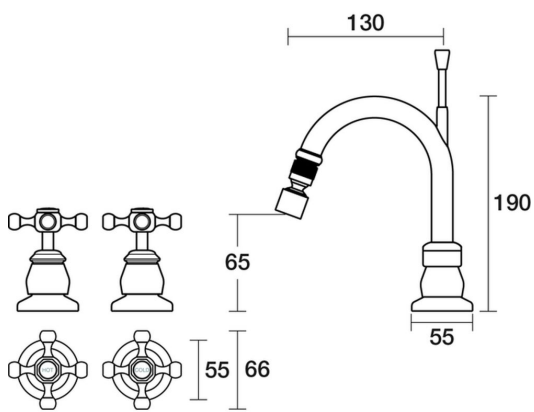

P A R  
TAPS

**Tudor Bidet Set Fixed Ceramic Disc**  
B31.071.2.01 - Chrome

- 4 Stars 7.5LPM
- Solid brass construction
- Fixed outlet with ball joint end
- 1/2 Turn Ceramic Disc optional
- Complete with 32mm waste kit to suit
- Designed & Handcrafted in Australia