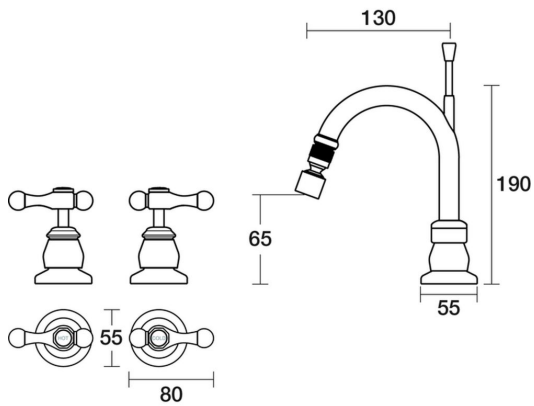

PAR
TAPS

Tudor Bidet Set Fixed Lever Ceramic Disc
B31.071.3.01 - Chrome

- 4 Stars 7.5LPM
- Solid brass construction
- Fixed outlet with ball joint end
- 1/2 Turn Ceramic Disc with lever handles
- Complete with 32mm waste kit to suit
- Designed & Handcrafted in Australia