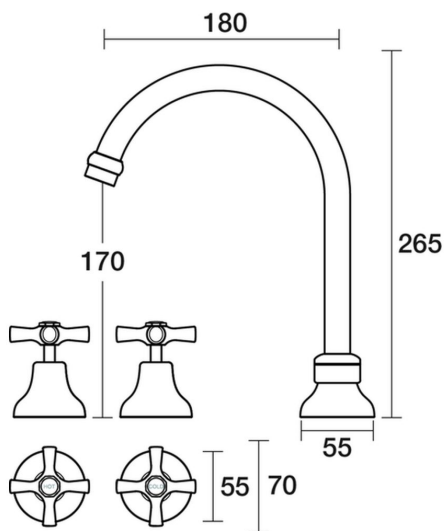

PAR  
TAPS

Bell Sink Set Hob Swivel  
B32.051.1.01 - Chrome

- 4 Stars 7.5LPM
- Jumper Valve as standard
- Swivel outlet
- Cross Handles
- Designed & Handcrafted in Australia