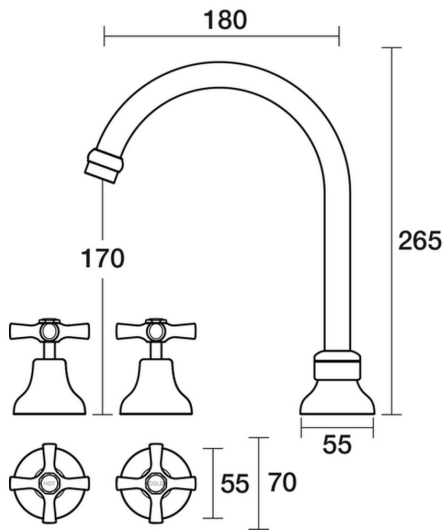

PAR
TAPS

Bell Sink Set Hob Swivel Ceramic Disc
B32.051.2.01 - Chrome

- 4 Stars 7.5LPM
- Jumper Valve as standard
- Swivel outlet
- Cross Handles
- Designed & Handcrafted in Australia

Finish Options

	Chrome	.01		Gold/Victorian Green	.17
	Brushed Chrome	.02		Brushed Brass Gold	.19
	Chrome/White	.03		Gunmetal	.23
	Chrome/Ivory	.04		Brushed Gunmetal	.24
	Chrome/Apricot	.05		Brushed Nickel	.25
	Chrome/Sienna Red	.06		Matt Black	.34
	Chrome/Victorian Green	.07		Brass Gold	.38
	Chrome/Gold	.10		Rumbled Brass	.40
	Gold	.11		Brushed Brass	.41
	Brushed Gold	.12		Brass	.43
	Gold/White	.13		Native Brass	.45
	Gold/Ivory	.14		Burnished	.52
	Gold/Apricot	.15		Matt Gold	.56
	Gold/Sienna Red	.16		Vintage Brass	.67